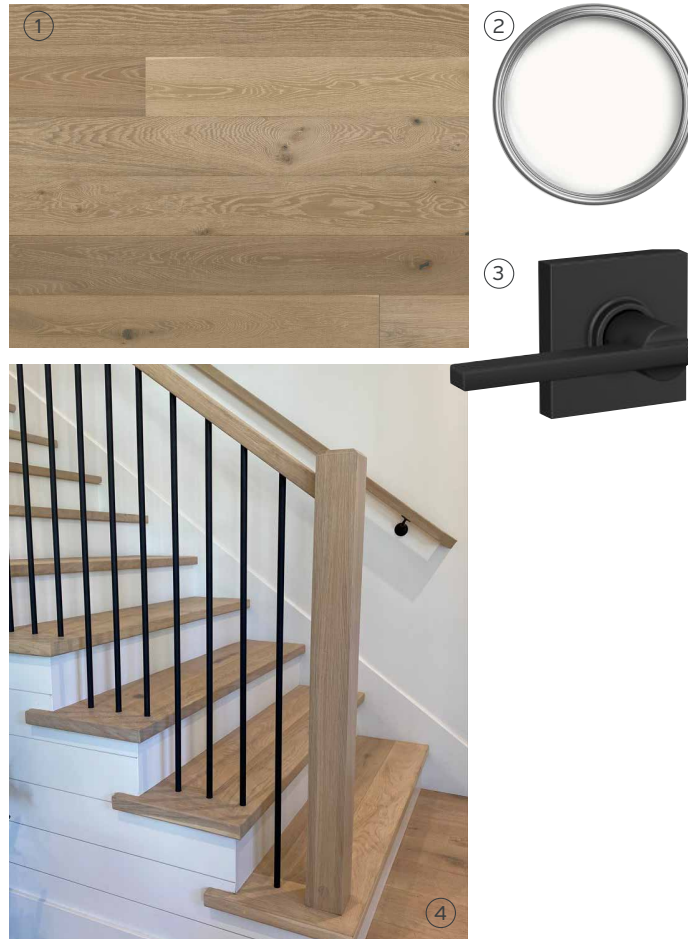

General

1. Hardwood

Reward Flooring,
Island Collection
Nevis

2. Trim, Walls & Doors

Sherwin Williams
Pure White

3. Interior Door Hardware

Latitude Lever with
Collins Trim
Matte Black

4. Optional

Iron Balusters