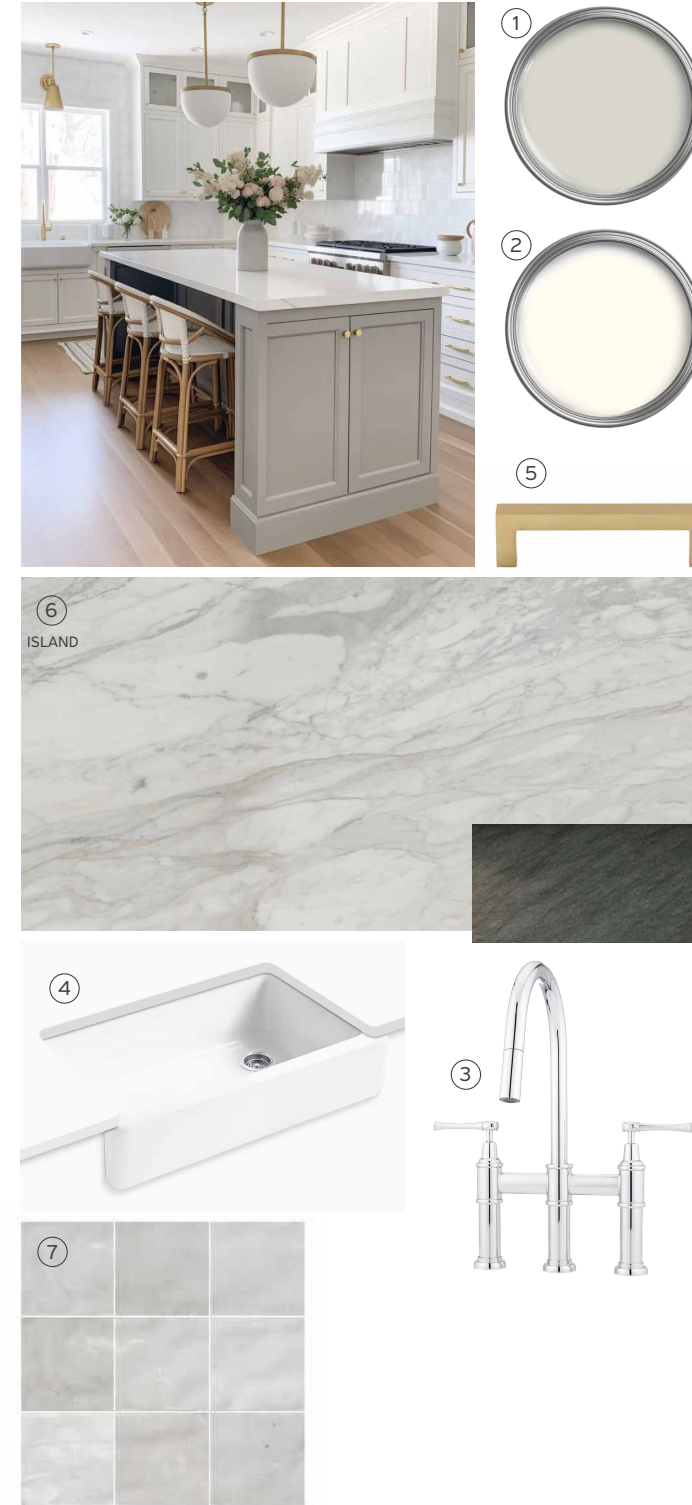

Kitchen

1. Island Cabinets

Sherwin Williams *Repose Grey*

2. Perimeter Cabinets

Benjamin Moore *White Dove*

3. Faucet

Signature Hurston Pull
Down Faucet
Polished Chrome

4. Sink

Kohler Whitehaven
35-3/4" Undermount Sink
White

5. Hardware

Top Knobs Bergen Knob
and Square Bar Pull *Gold*

6. Countertops

Perimeter
Quartzite
Carbon Grey *Added Image*

Island

Quartz
Honed Calacatta Gold

7. Backsplash

Ceramic Tile, 4x4"
Riad