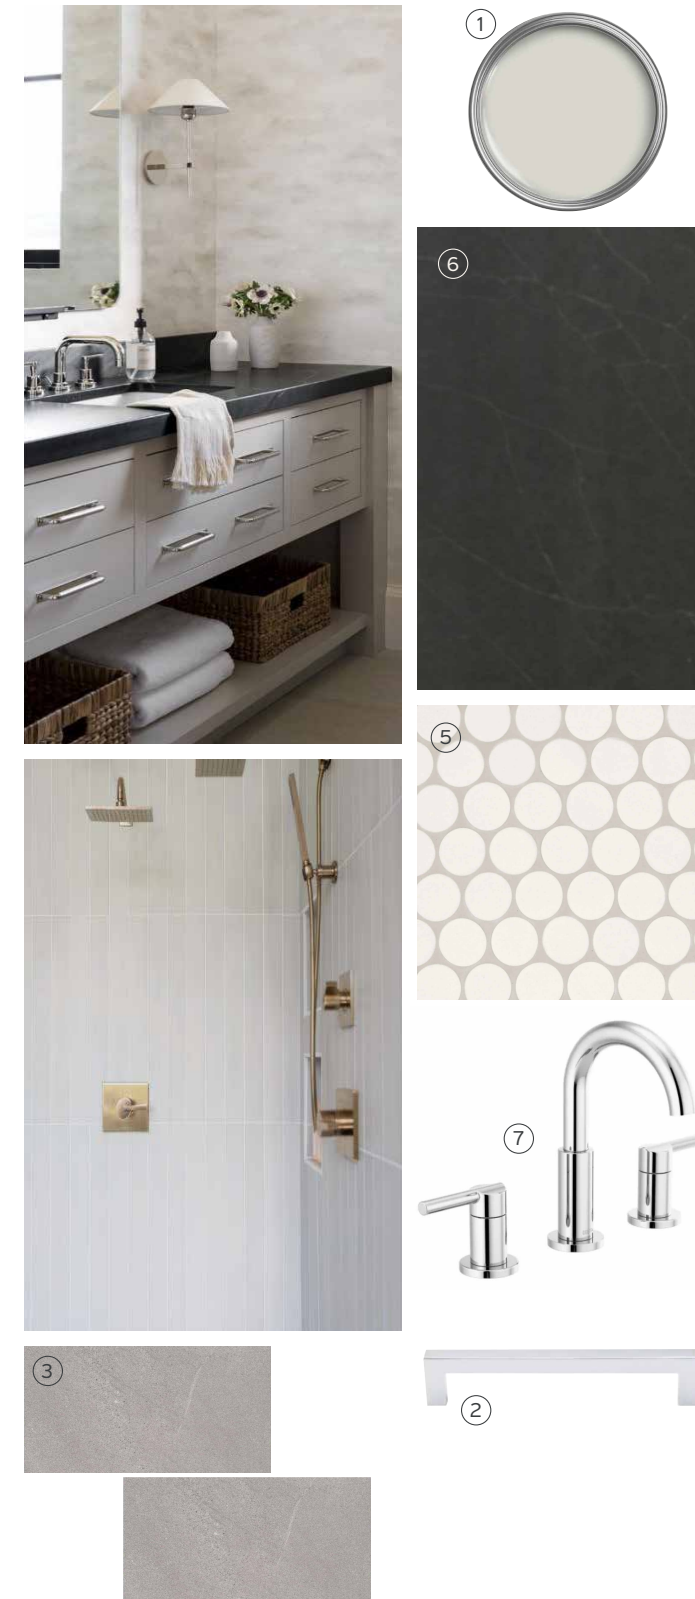

Benjamin Moore  
*White Dove*

**2. Hardware**

Top Knobs Bergen Knob  
*Honey Bronze*

**3. Countertop**

Quartz  
*Winter Fresh Leather*

**4. Floor**

12x24" Porcelain Tile  
*Calacatta Gold*  
(50% Offset)

**5. Mirrors**

White Wood Framed

**6. Shower walls, Curb  
& Pony Wall**

3x12" Porcelain Tile  
*Calacatta Gold*  
(50% Offset,  
Staggered Horizontally)

**7. Shower Floor**

1x3" Tile  
*Calacatta Gold*  
(*Herringbone*)

**8. Faucet**

Signature Hardware Greyfield  
1.2 GPM Widespread  
*Polished Nickel*

**1. Cabinets**

Sherwin Williams  
*Repose Grey*

**2. Hardware**

Top Knobs Square Bar Pull  
*Polished Chrome*

**3. Floor**