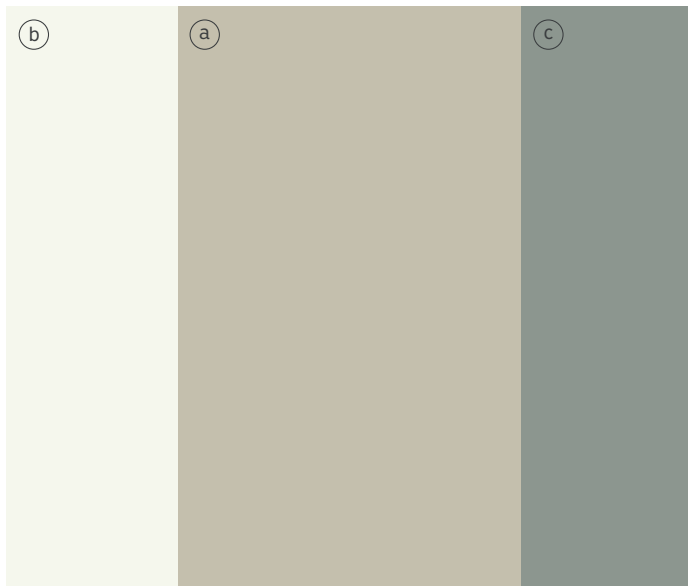

Homesite 14 | **Scheme 3**

1. Roof

Weathered Wood

2. Exterior

Fiber Cement Siding

3. Stone

Loire Valley

4. Windows

Bronze

a. Body Color

BM CSP-170
Greenwich Gate

b. Body Accent Trims

BM OC-118
Snowfall White

c. Entry Doors

Shutters

Garage Doors