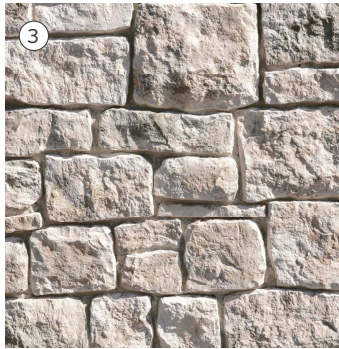

Homesite 14 | **Scheme 3**

1. Roof

Weathered Wood

2. Exterior

Fiber Cement Siding

3. Stone

Loire Valley

4. Windows

Bronze

a. Body Color

BM CSP-170
Greenwich Gate

b. Body Accent Trims

BM OC-118
Snowfall White

c. Entry Doors

Shutters

Garage Doors