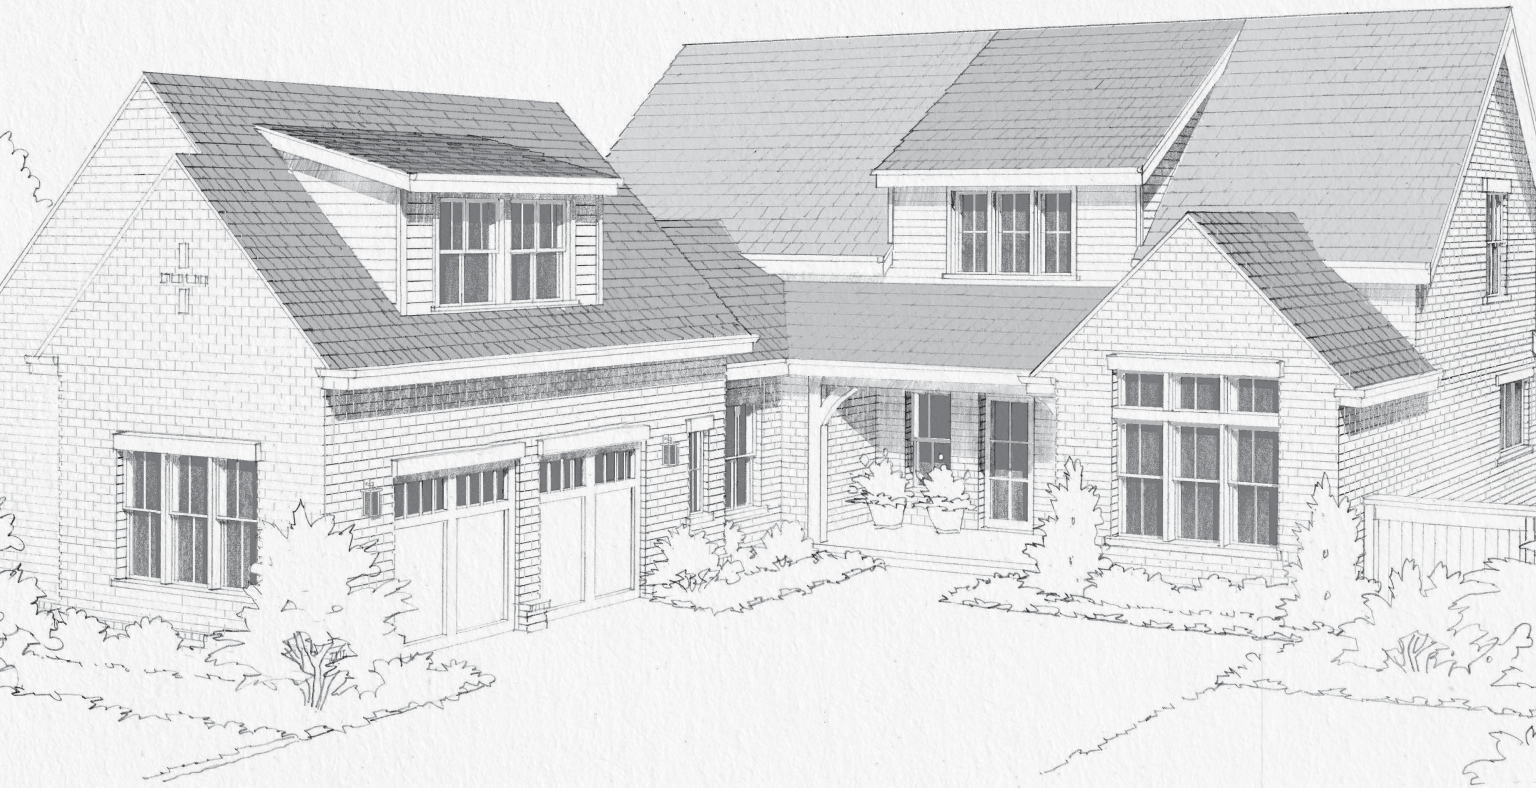

MAEBRY

Homesite 13 | Specifications

General

1. Hardwood
Reward Flooring,
Island Collection
Nevis

2. Trim, Walls & Doors
Sherwin Williams
Pure White

3. Interior Door Hardware
Latitude Lever with
Collins Trim
Matte Black