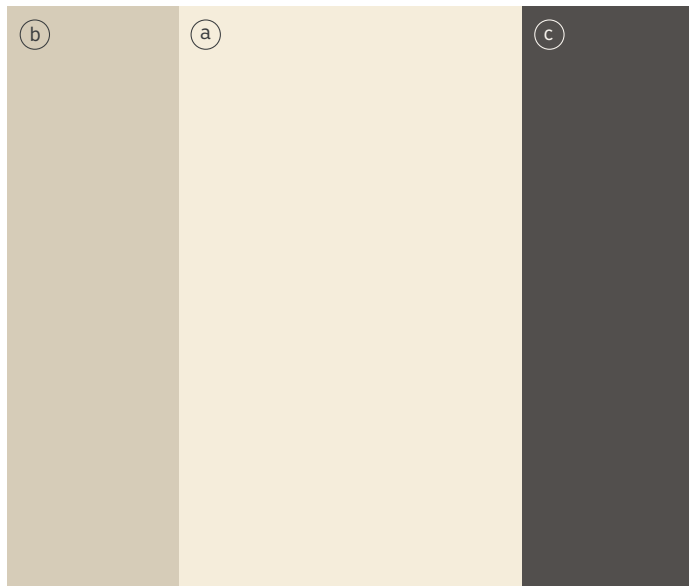

Homesite 13 | **Scheme 2**

1. Roof

Moire Black

2. Exterior

Painted Brick

3. Metal Roof

Musket Grey

4. Windows

White

a. Body Color

DE 6197
Modern Ivory

b. Body Accent Trims

BM CSP-220
Lace Handkerchief

c. Entry Doors

Shutters

Garage Doors